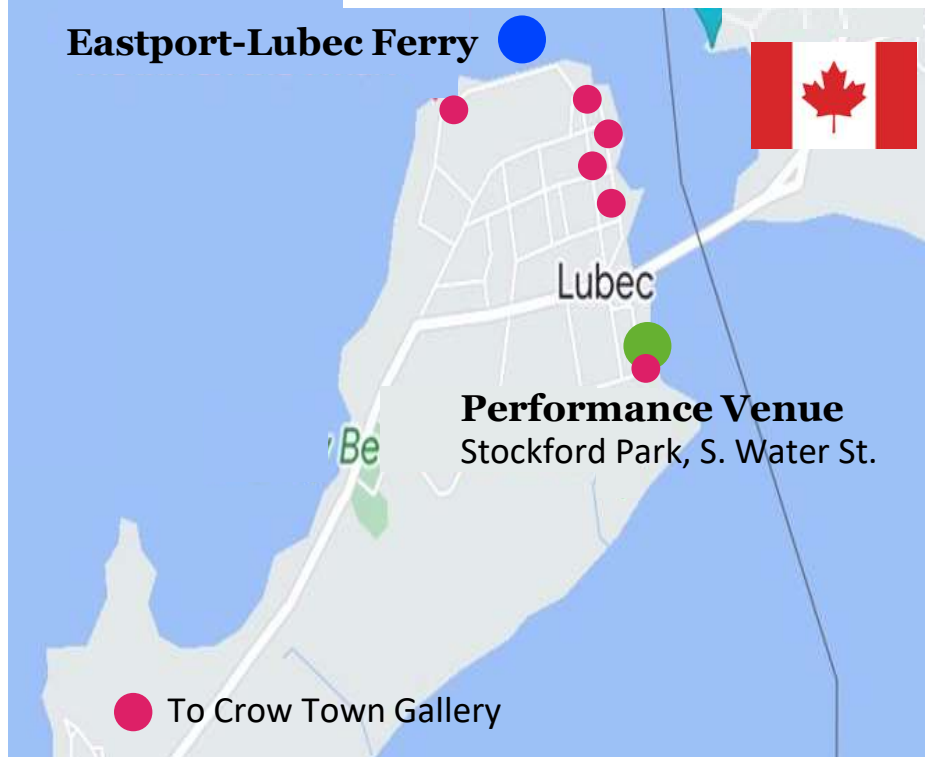

Eastport & Lubec ArtWalk Weekends

Participating Galleries and Venues

Performance Venues

- 1 Eastport Arts Center
36 Washington St.
- 2 City Hall Parking Lot
22 Washington St.
- 3 Sutherland Amphitheater & 
Overlook Park, Water St.
- 4 Peavey Library Bandstand
26 Water St.

Eastport Galleries & Shows*

Water St. (Street #)

- Ben Georgia Gallery (143)
- Jim Blankman (Water & Sullivan)
- Eastport Gallery (109)
- Ann Dalton Gallery (101)
- Eastport Breakwater Gallery (93)
- Horn Run Brewing (Cross show) (75)
- Phoenix (Chierici show) (Seawalk)
- Pine Cone & Tassel (74)
- Quoddy Crafts (72)
- Full Fathom Five Gallery (66)
- Lunamuse Fiber Arts (62)
- Drew Proctor (60)
- Eastern Maine Images (52)
- The Commons (51)
- StudioWorks (48)
- Tides Institute & Museum of Art (43)
- Crow Tracks Woodcarving Studio (11)

- The Inn at the Wharf (photography)
- Cohill's Inn
- Landmark-Mullholland Gallery
- Lubec Brewing Company (photography)
- Turtle Dance Co-op

South Lubec Road

Crow Town Gallery (406 S. Lubec Rd)

LAMPS Artisan Booths - Stockford Park

Eastport-Lubec Ferry

Performance Venue

Stockford Park, S. Water St.

 To Crow Town Gallery